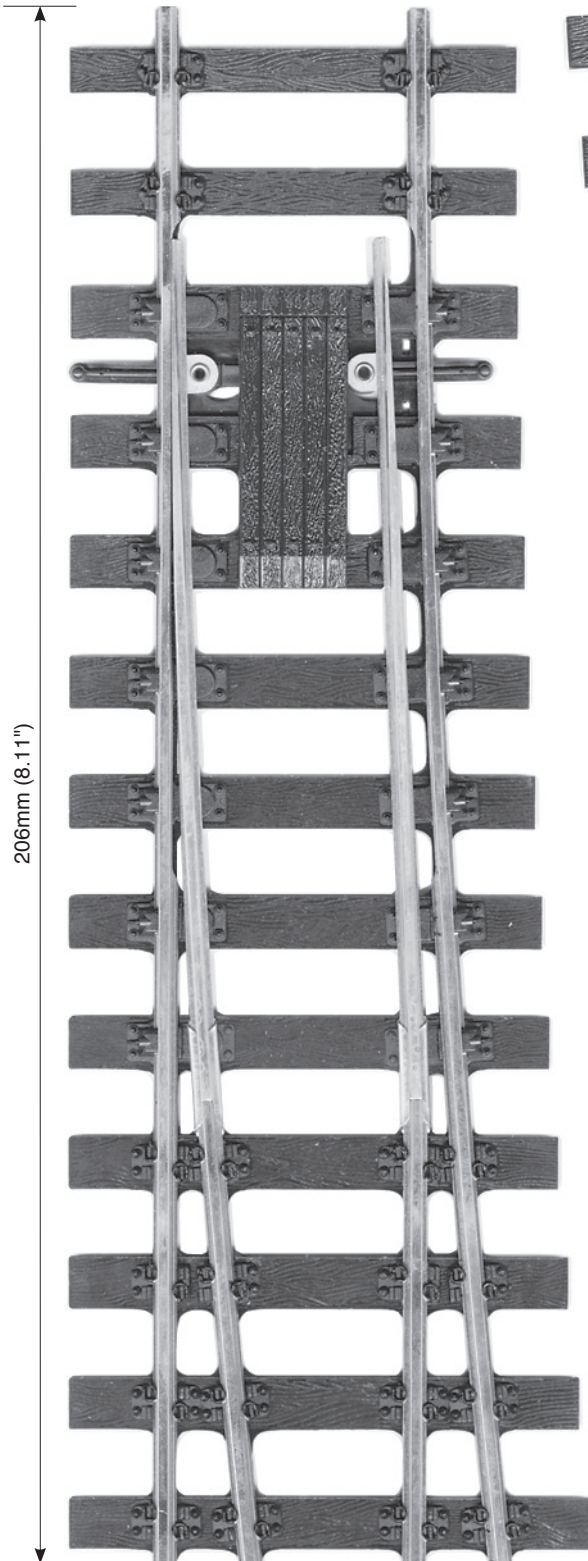

Join here

Total Length: 412mm (16.220")

### MEDIUM RADIUS TURNOUT RIGHT HAND

Code 143

**SL-E791FB** *Electrofrog*

Use this scale bar to check that  
your printer is printing at 100%

206mm (8.11")

These plans are produced by the manufacturers and may be reproduced by modellers for the purpose of layout building. Commercial copying or reproduction prohibited.

### MEDIUM RADIUS TURNOUT LEFT HAND

Code 143  
**SL-E792FB** *Electrofrog*

Total Length: 412mm (16.220")

Use this scale bar to check that  
your printer is printing at 100%

These plans are produced by the manufacturers and may be reproduced by modellers for the purpose of layout building. Commercial copying or reproduction prohibited.